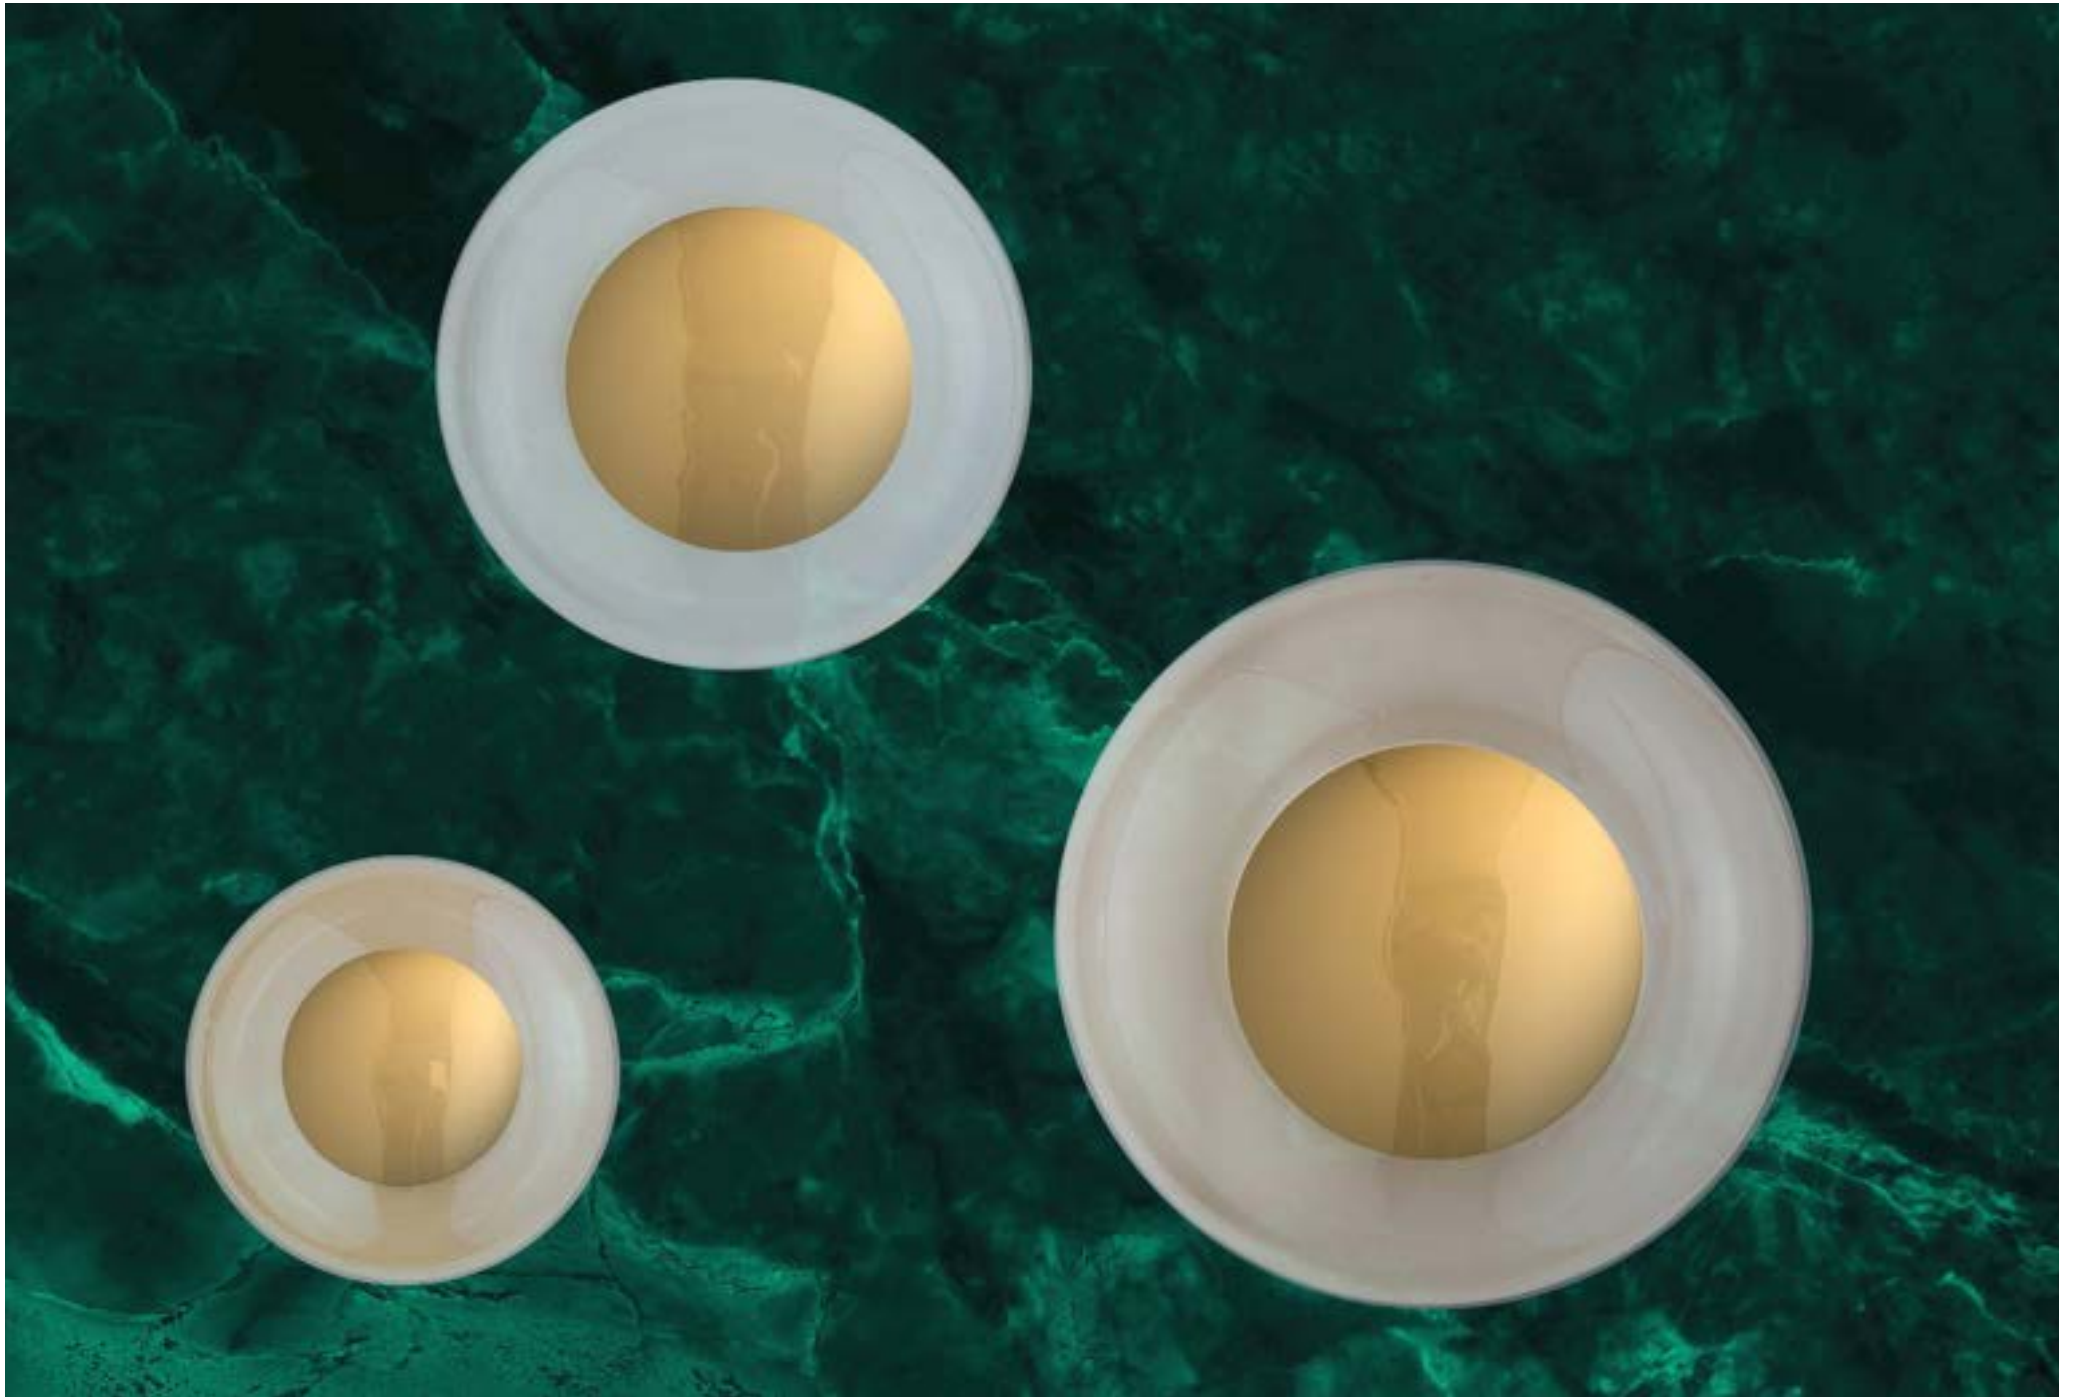

EBB & FLOW

Danish Decorative Lighting
2020

“Horizon just got technical!”

The new Horizon ceiling/wall lamp combines simple styling with superb functionality. With its IP44 certification, the Horizon will add colour and beauty to many styles of bathroom.

EBB & FLOW

IP44
certified!

Superb functionality

“The Horizon series is made using mouth-blown glass. Available in three sizes and numerous beautiful and timeless colours”

This page: Bottom left: Horizon Ø21 Golden Smoke LA101772CW, top: Horizon Ø29 Clear LA101784CW, bottom right: Horizon Ø36 Chestnut Brown LA101803CW

Bathroom bliss

“The Iconic Awards: Innovative Interior only honours the best of the best furniture and interior in the design industries. The award is given by a jury selected by The German Design Council. EBB & FLOW received a winner title for its Horizon ceiling / wall lamp”.

Statement design

“Its dual purpose of being both a ceiling lamp and a wall lamp makes it perfect for bathroom interior projects, it’s decorative and simply a statement lamp”.

Splash proof art!

This page: Top left: Horizon Ø21 Pool Blue LA101783CW, bottom: Horizon Ø29 Pool Blue LA101797CW, top right: Horizon Ø36 Pool Blue LA101811CW. Next page: Left: Horizon Ø36 Clear LA101799CW, right: Horizon Ø21 Clear LA101771CW