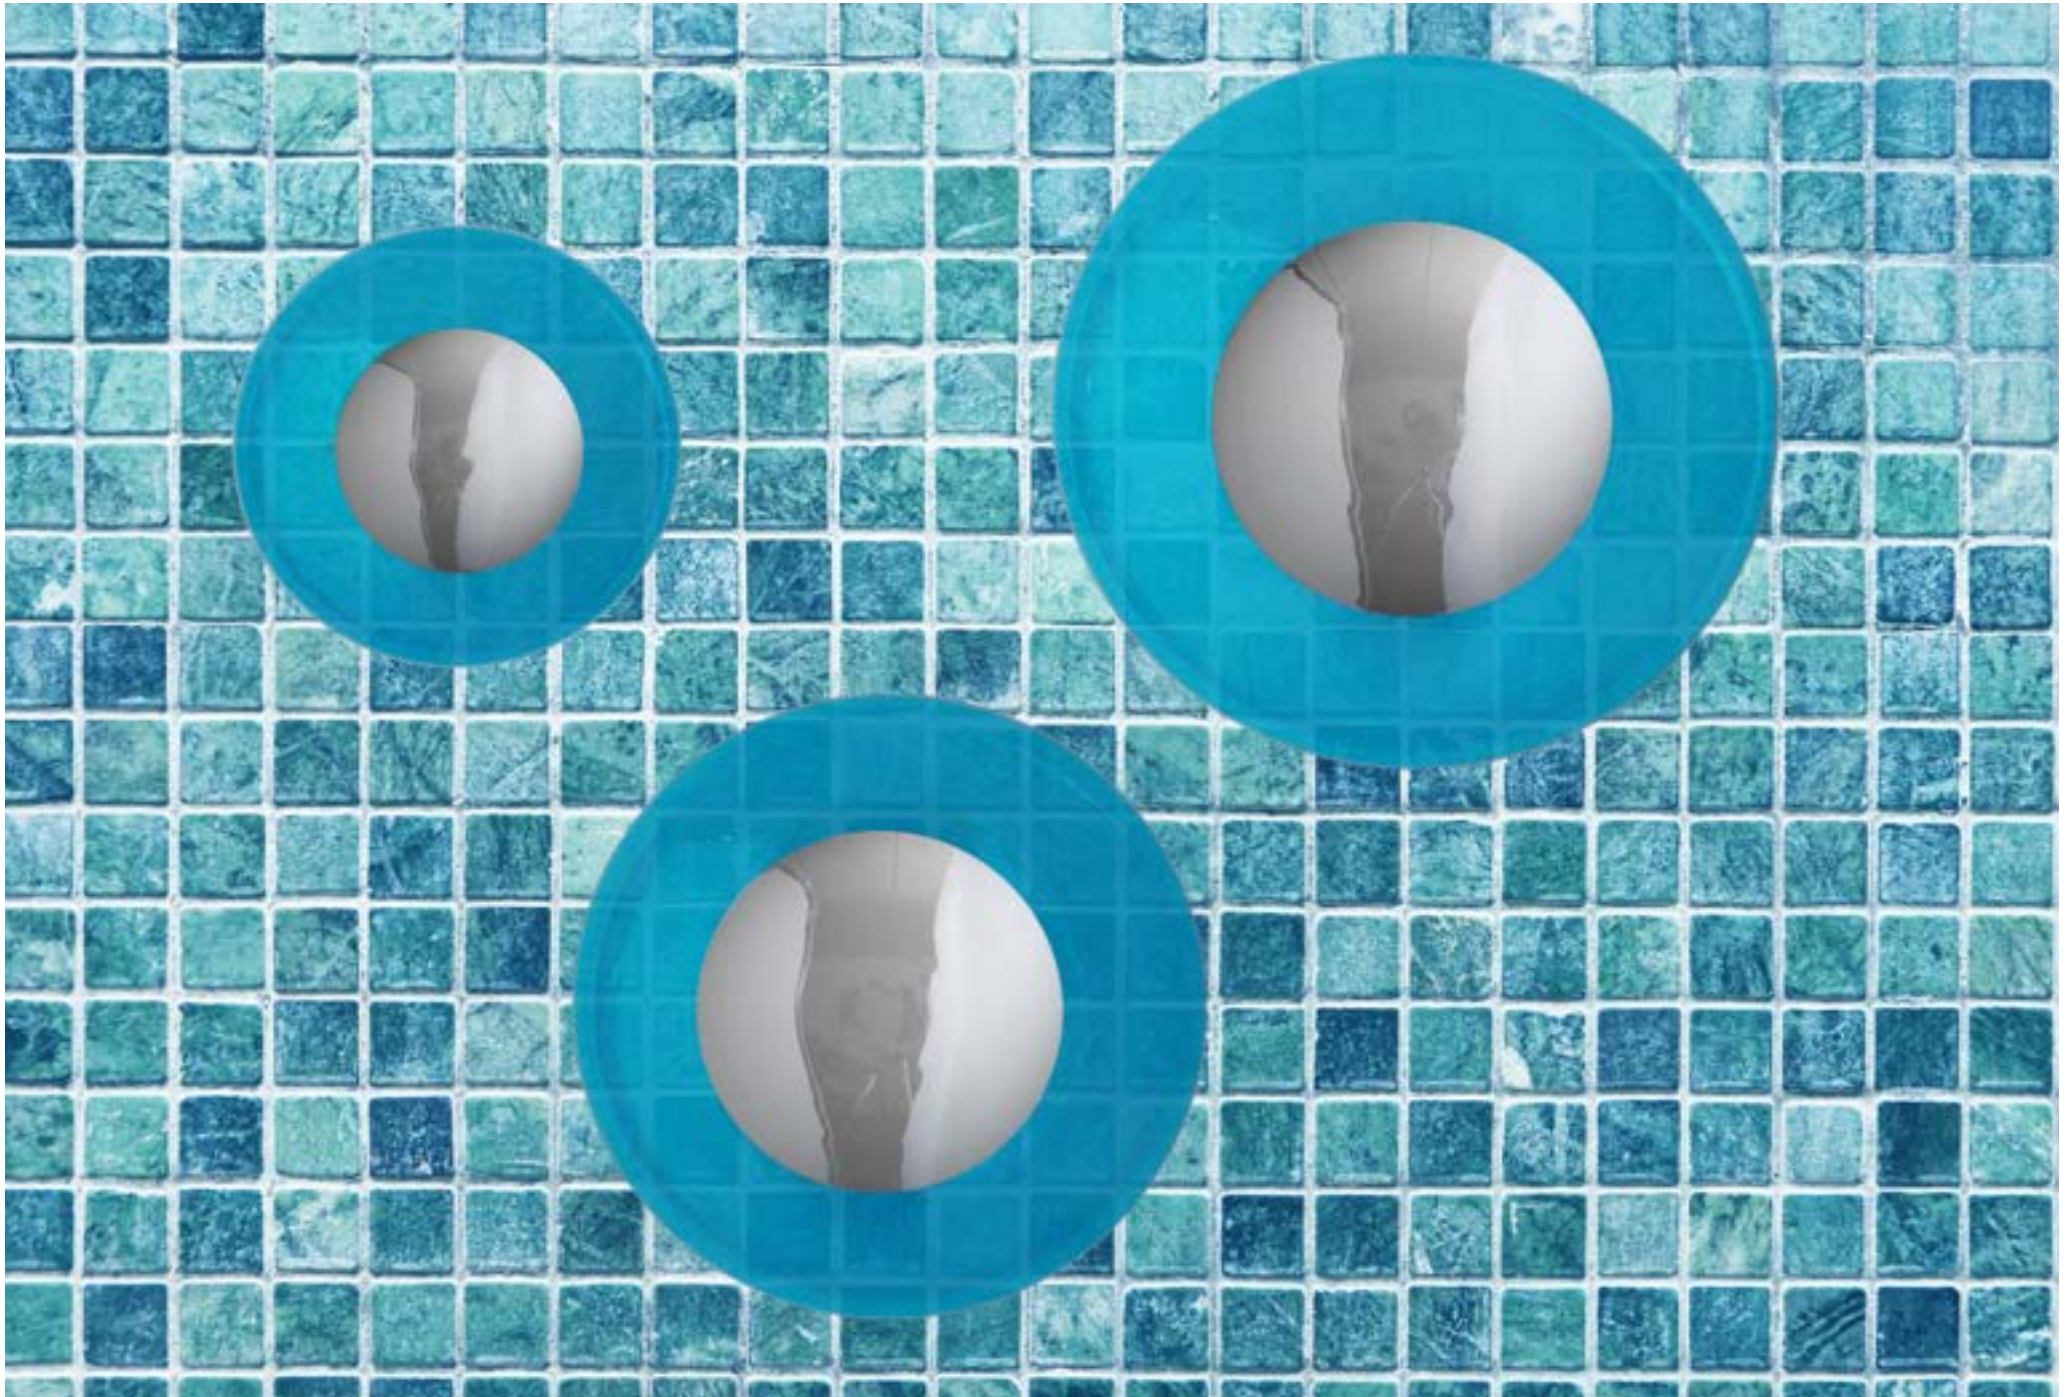

EBB & FLOW

Danish Decorative Lighting
2020

“Horizon just got technical!”

The new Horizon ceiling/wall lamp combines simple styling with superb functionality. With its IP44 certification, the Horizon will add colour and beauty to many styles of bathroom.

EBB & FLOW

IP44
certified!

Superb functionality

“The Horizon series is made using mouth-blown glass. Available in three sizes and numerous beautiful and timeless colours”

This page: Bottom left: Horizon Ø21 Golden Smoke LA101772CW, top: Horizon Ø29 Clear LA101784CW, bottom right: Horizon Ø36 Chestnut Brown LA101803CW

Bathroom bliss

“The Iconic Awards: Innovative Interior only honours the best of the best furniture and interior in the design industries. The award is given by a jury selected by The German Design Council. EBB & FLOW received a winner title for its Horizon ceiling / wall lamp”.

Statement design

“Its dual purpose of being both a ceiling lamp and a wall lamp makes it perfect for bathroom interior projects, it’s decorative and simply a statement lamp”.

Splash proof art!

This page: Top left: Horizon Ø21 Pool Blue LA101783CW, bottom: Horizon Ø29 Pool Blue LA101797CW, top right: Horizon Ø36 Pool Blue LA101811CW. Next page: Left: Horizon Ø36 Clear LA101799CW, right: Horizon Ø21 Clear LA101771CW